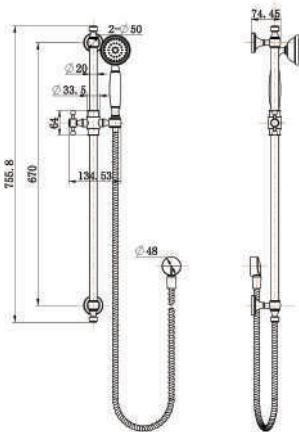

FAUCET

Brushed Nickel Bordeaux Shower On Rail

Cod. **DA-BOR014**
Shower On Rail, Electroplated Chrome

Cod. **DA-BOR014BN**
Shower On Rail, PVD Brushed Nickel

Cod. **DA-BOR014BK**
Shower On Rail, Electroplated Matte Black

Cod. **DA-BOR014BM**
Shower On Rail, PVD Brushed Bronze

· TECHNICAL DRAWING ·

· SPECIFICATIONS ·

Model Number	BOR014BN
Range	Bordeaux
Type	Shower On Rail
Features	35mm Cartridge
Flow Rate L / Min	9.0
WELS Registration Number	S18631(V)
Water Rating	3
Colour	PVD Brushed Nickel
	15 Year Cartridge Replacement
Warranty	10 Year Product Replacement
	1 Year Labour & Parts