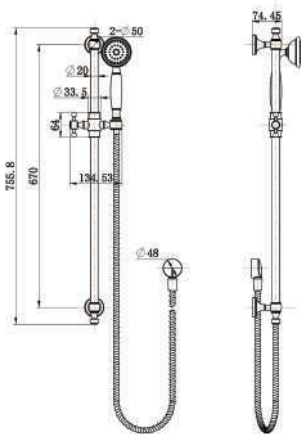

FAUCET

Brushed Bronze Bordeaux On Rail

Cod. **DA-BOR014**
Shower On Rail, Electroplated Chrome

Cod. **DA-BOR014BN**
Shower On Rail, PVD Brushed Nickel

Cod. **DA-BOR014BK**
Shower On Rail, Electroplated Matte Black

Cod. **DA-BOR014BM**
Shower On Rail, PVD Brushed Bronze

· TECHNICAL DRAWING ·

· SPECIFICATIONS ·

Model Number	BOR014BM
Range	Bordeaux
Type	Shower On Rail
Features	35mm Cartridge
Flow Rate L / Min	9.0
WELS Registration Number	S16631(V)
Water Rating	3
Colour	PVD Brushed Bronze
	15 Year Cartridge Replacement
Warranty	10 Year Product Replacement
	1 Year Labour & Parts