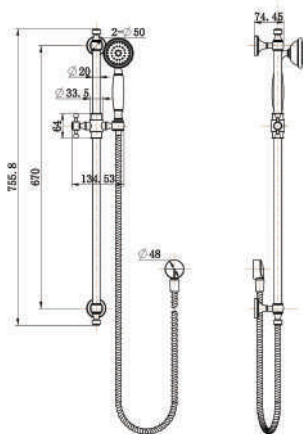

FAUCET

Matte Black Bordeaux Shower On Rail

Cod. **DA-BOR014**
Shower On Rail, Electroplated Chrome

Cod. **DA-BOR014BN**
Shower On Rail, PVD Brushed Nickel

Cod. **DA-BOR014BK**
Shower On Rail, Electroplated Matte Black

Cod. **DA-BOR014BM**
Shower On Rail, PVD Brushed Bronze

· TECHNICAL DRAWING ·

· SPECIFICATIONS ·

Model Number	BOR014BK
Range	Bordeaux
Type	Shower On Rail
Features	35mm Cartridge
Flow Rate L / Min	9.0
WELS Registration Number	S16631(V)
Water Rating	3
Colour	Electroplated Matte Black
	15 Year Cartridge Replacement
Warranty	10 Year Product Replacement
	1 Year Labour & Parts