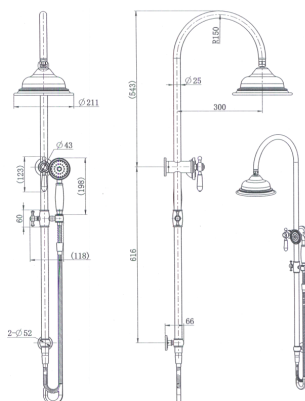

FAUCET

Chrome Bordeaux Shower Column Set

Cod. **DA-BOR013**
Shower Column Set, Electroplated Chrome

Cod. **DA-BOR013BN**
Shower Column Set, PVD Brushed Nickel

Cod. **DA-BOR013BM**
Shower Column Set, PVD Brushed Bronze

Cod. **DA-BOR013BK**
Shower Column Set, Electroplated Matte Black

· TECHNICAL DRAWING ·

· SPECIFICATIONS ·

Model Number	BOR013
Range	Bordeaux
Type	Shower Column Set
Features	35mm Cartridge
Flow Rate L / Min	9.0
WELS Registration Number	T14908
Water Rating	3
Colour	Electroplated Chrome
	15 Year Cartridge Replacement
Warranty	10 Year Product Replacement
	1 Year Labour & Parts