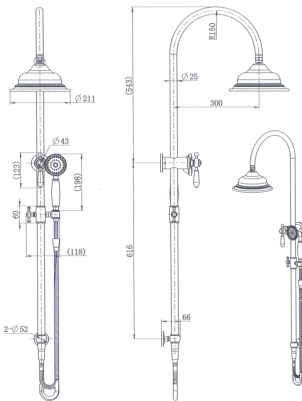

FAUCET

Brushed Nickel Bordeaux Shower Column Set

Cod. **DA-BOR013**
Shower Column Set, Electroplated Chrome

Cod. **DA-BOR013BN**
Shower Column Set, PVD Brushed Nickel

Cod. **DA-BOR013BM**
Shower Column Set, PVD Brushed Bronze

Cod. **DA-BOR013BK**
Shower Column Set, Electroplated Matte Black

· TECHNICAL DRAWING ·

· SPECIFICATIONS ·

Model Number	BOR013BN
Range	Bordeaux
Type	Shower Column Set
Features	35mm Cartridge
Flow Rate L / Min	9.0
WELS Registration Number	T14908(V)
Water Rating	3
Colour	PVD Brushed Nickel
Warranty	15 Year Cartridge Replacement
	10 Year Product Replacement
	1 Year Labour & Parts