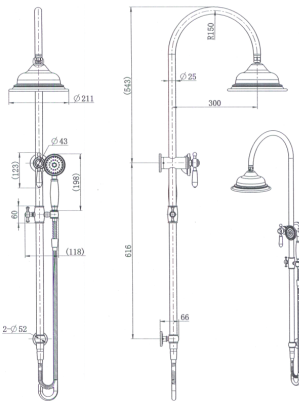

### Brushed Bronze Bordeaux Shower Column Set

Cod. **DA-BOR013**  
Shower Column Set, Electroplated Chrome

Cod. **DA-BOR013BN**  
Shower Column Set, PVD Brushed Nickel

Cod. **DA-BOR013BM**  
Shower Column Set, PVD Brushed Bronze

Cod. **DA-BOR013BK**  
Shower Column Set, Electroplated Matte Black

#### · TECHNICAL DRAWING ·

#### · SPECIFICATIONS ·

<b>Model Number</b>	BOR013BN
<b>Range</b>	Bordeaux
<b>Type</b>	Shower Column Set
<b>Features</b>	35mm Cartridge
<b>Flow Rate L / Min</b>	9.0
<b>WELS Registration Number</b>	T14908(V)
<b>Water Rating</b>	3
<b>Colour</b>	PVD Brushed Bronze
	15 Year Cartridge Replacement
<b>Warranty</b>	10 Year Product Replacement
	1 Year Labour & Parts