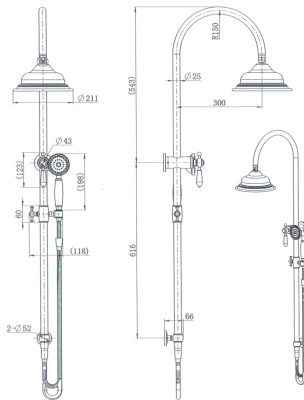

## Matte Black Bordeaux Shower Column Set

Cod. **DA-BOR013**  
Shower Column Set, Electroplated Chrome

Cod. **DA-BOR013BN**  
Shower Column Set, PVD Brushed Nickel

Cod. **DA-BOR013BM**  
Shower Column Set, PVD Brushed Bronze

Cod. **DA-BOR013BK**  
Shower Column Set, Electroplated Matte Black

### · TECHNICAL DRAWING ·

### · SPECIFICATIONS ·

<b>Model Number</b>	BOR013BK
<b>Range</b>	Bordeaux
<b>Type</b>	Shower Column Set
<b>Features</b>	35mm Cartridge
<b>Flow Rate L / Min</b>	9.0
<b>WELS Registration Number</b>	T14908(V)
<b>Water Rating</b>	3
<b>Colour</b>	Electroplated Matte Black 15 Year Cartridge Replacement
<b>Warranty</b>	10 Year Product Replacement 1 Year Labour & Parts