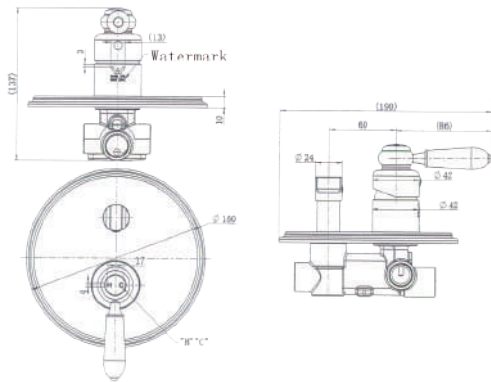

FAUCET

Chrome Bordeaux Shower Diverter

Cod. **DA-BOR009**
Shower Diverter, Electroplated Chrome

Cod. **DA-BOR009BM**
Shower Diverter, PVD Brushed Bronze

Cod. **DA-BOR009BK**
Shower Diverter, Electroplated Matte Black

Cod. **DA-BOR009BN**
Shower Diverter, PVD Brushed Nickel

· TECHNICAL DRAWING ·

· SPECIFICATIONS ·

Model Number	BOR009
Range	Bordeaux
Type	Shower Diverter
Features	35mm Cartridge
Flow Rate L / Min	N/A
WELS Registration Number	N/A
Water Rating	N/A
Colour	Electroplated Chrome
	15 Year Cartridge Replacement
Warranty	10 Year Product Replacement
	1 Year Labour & Parts