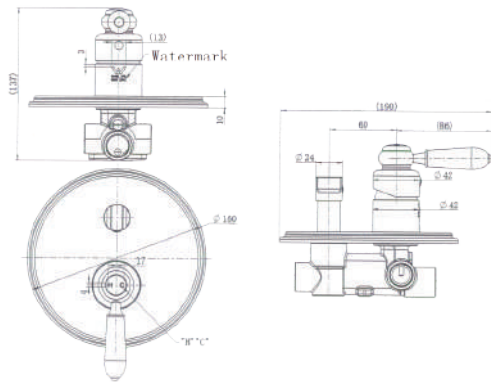

FAUCET

Brushed Nickel Bordeaux Shower Diverter

Cod. **DA-BOR009**
Shower Diverter, Electroplated Chrome

Cod. **DA-BOR009BM**
Shower Diverter, PVD Brushed Bronze

Cod. **DA-BOR009BK**
Shower Diverter, Electroplated Matte Black

Cod. **DA-BOR009BN**
Shower Diverter, PVD Brushed Nickel

· TECHNICAL DRAWING ·

· SPECIFICATIONS ·

Model Number	BOR009BN
Range	Bordeaux
Type	Shower Diverter
Features	35mm Cartridge
Flow Rate L / Min	N/A
WELS Registration Number	N/A
Water Rating	N/A
Colour	PVD Brushed Nickel
	15 Year Cartridge Replacement
Warranty	10 Year Product Replacement
	1 Year Labour & Parts