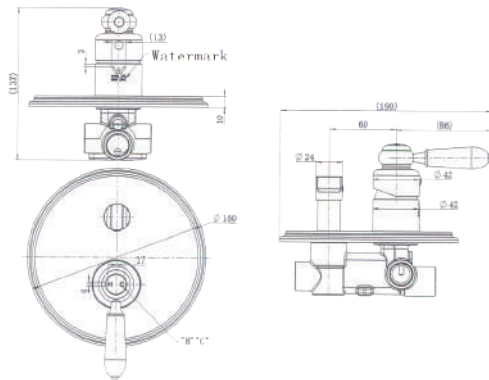

Cod. **DA-BOR009BN**  
Shower Diverter, PVD Brushed Nickel

### · TECHNICAL DRAWING ·

### · SPECIFICATIONS ·

<b>Model Number</b>	BOR009BM
<b>Range</b>	Bordeaux
<b>Type</b>	Shower Mixer
<b>Features</b>	35mm Cartridge
<b>Flow Rate L / Min</b>	N/A
<b>WELS Registration Number</b>	N/A
<b>Water Rating</b>	N/A
<b>Colour</b>	PVD Brushed Bronze
	15 Year Cartridge Replacement
<b>Warranty</b>	10 Year Product Replacement
	1 Year Labour & Parts