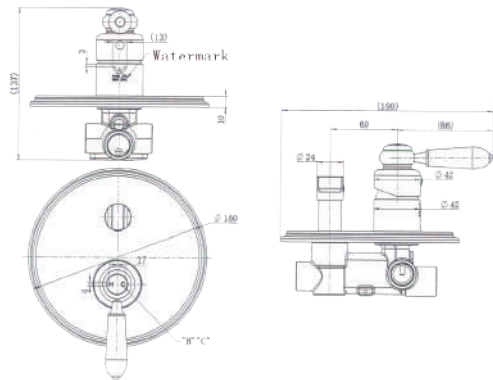

FAUCET

Matte Black Bordeaux Shower Diverter

Cod. **DA-BOR009**
Shower Diverter, Electroplated Chrome

Cod. **DA-BOR009BM**
Shower Diverter, PVD Brushed Bronze

Cod. **DA-BOR009BK**
Shower Diverter, Electroplated Matte Black

Cod. **DA-BOR009BN**
Shower Diverter, PVD Brushed Nickel

· TECHNICAL DRAWING ·

· SPECIFICATIONS ·

Model Number	BOR009BK
Range	Bordeaux
Type	Shower Diverter
Features	35mm Cartridge
Flow Rate L / Min	N/A
WELS Registration Number	N/A
Water Rating	N/A
Colour	Electroplated Matte Black
Warranty	10 Year Product Replacement 1 Year Labour & Parts