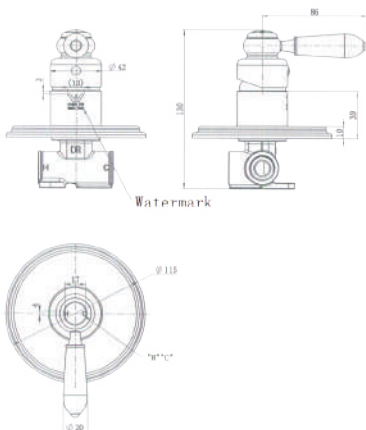

FAUCET

Chrome Bordeaux Shower Mixer

Cod. **DA-BOR008**
Shower Mixer, Electroplated Chrome

Cod. **DA-BOR008BK**
Shower Mixer, Electroplated Matte Black

Cod. **DA-BOR008BN**
Shower Mixer, PVD Brushed Nickel

Cod. **DA-BOR008BM**
Shower Mixer, PVD Brushed Bronze

· TECHNICAL DRAWING ·

· SPECIFICATIONS ·

Model Number	BOR008
Range	Bordeaux
Type	Shower Mixer
Features	35mm Cartridge
Flow Rate L / Min	N/A
WELS Registration Number	N/A
Water Rating	N/A
Colour	Electroplated Chrome
	15 Year Cartridge Replacement
Warranty	10 Year Product Replacement
	1 Year Labour & Parts