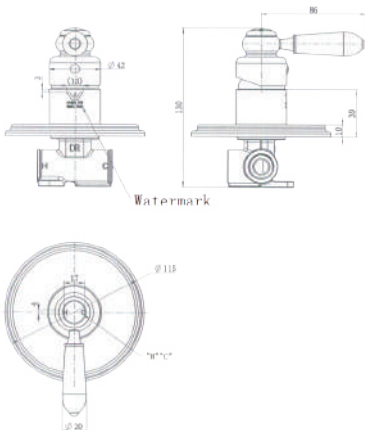

Cod. **DA-BOR008BM**  
Shower Mixer, PVD Brushed Bronze

#### · TECHNICAL DRAWING ·

#### · SPECIFICATIONS ·

<b>Model Number</b>	BOR008BN
<b>Range</b>	Bordeaux
<b>Type</b>	Shower Mixer
<b>Features</b>	35mm Cartridge
<b>Flow Rate L / Min</b>	N/A
<b>WELS Registration Number</b>	N/A
<b>Water Rating</b>	N/A
<b>Colour</b>	PVD Brushed Nickel
	15 Year Cartridge Replacement
<b>Warranty</b>	10 Year Product Replacement
	1 Year Labour & Parts