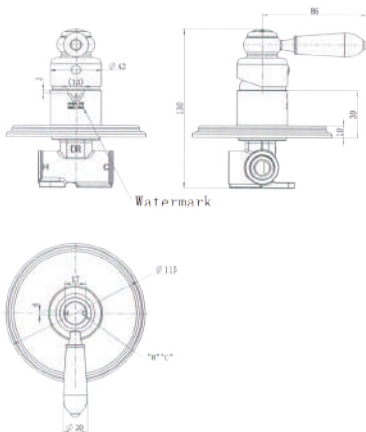

Cod. **DA-BOR008BM**
Shower Mixer, PVD Brushed Bronze

· TECHNICAL DRAWING ·

· SPECIFICATIONS ·

Model Number	BOR008BM
Range	Bordeaux
Type	Shower Mixer
Features	35mm Cartridge
Flow Rate L / Min	N/A
WELS Registration Number	N/A
Water Rating	N/A
Colour	PVD Brushed Bronze
	15 Year Cartridge Replacement
Warranty	10 Year Product Replacement
	1 Year Labour & Parts