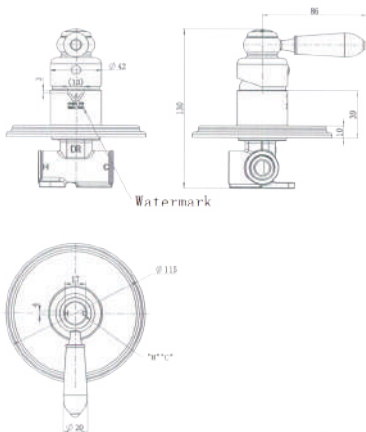

FAUCET

Matte Black Bordeaux Shower Mixer

Cod. **DA-BOR008**
Shower Mixer, Electroplated Chrome

Cod. **DA-BOR008BK**
Shower Mixer, Electroplated Matte Black

Cod. **DA-BOR008BN**
Shower Mixer, PVD Brushed Nickel

Cod. **DA-BOR008BM**
Shower Mixer, PVD Brushed Bronze

· TECHNICAL DRAWING ·

· SPECIFICATIONS ·

Model Number	BOR008BK
Range	Bordeaux
Type	Shower Mixer
Features	35mm Cartridge
Flow Rate L / Min	N/A
WELS Registration Number	N/A
Water Rating	N/A
Colour	Electroplated Matte Black
	15 Year Cartridge Replacement
Warranty	10 Year Product Replacement
	1 Year Labour & Parts