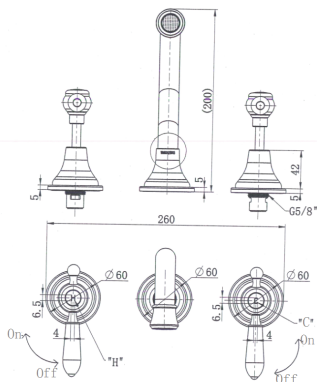

FAUCET

Chrome Bordeaux Wall Spa Set

Cod. **DA-BOR007**
Wall Spa Set, Electroplated Chrome

Cod. **DA-BOR007BK**
Wall Spa Set, Electroplated Matte Black

Cod. **DA-BOR007BM**
Wall Spa Set, PVD Brushed Bronze

Cod. **DA-BOR007BN**
Wall Spa Set, PVD Brushed Nickel

· TECHNICAL DRAWING ·

· SPECIFICATIONS ·

Model Number	BOR007
Range	Bordeaux
Type	Wall Spa Set
Features	35mm Cartridge
Flow Rate L / Min	N/A
WELS Registration Number	N/A
Water Rating	N/A
Colour	Electroplated Chrome
	15 Year Cartridge Replacement
Warranty	10 Year Product Replacement
	1 Year Labour & Parts