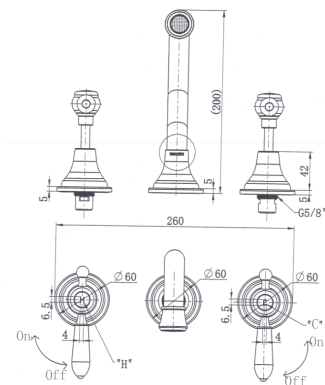

FAUCET

Brushed Nickel Bordeaux Wall Spa Set

Cod. **DA-BOR007**
Wall Spa Set, Electroplated Chrome

Cod. **DA-BOR007BK**
Wall Spa Set, Electroplated Matte Black

Cod. **DA-BOR007BM**
Wall Spa Set, PVD Brushed Bronze

Cod. **DA-BOR007BN**
Wall Spa Set, PVD Brushed Nickel

· TECHNICAL DRAWING ·

· SPECIFICATIONS ·

Model Number	BOR007BN
Range	Bordeaux
Type	Wall Spa Set
Features	35mm Cartridge
Flow Rate L / Min	N/A
WELS Registration Number	N/A
Water Rating	N/Av
Colour	PVD Brushed Nickel
	15 Year Cartridge Replacement
Warranty	10 Year Product Replacement
	1 Year Labour & Parts