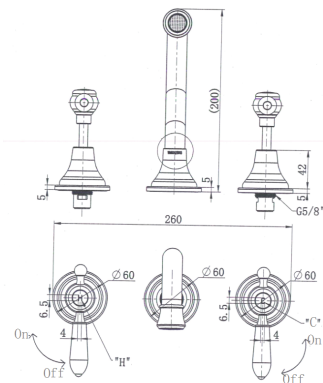

## Brushed Bronze Bordeaux Wall Spa Set

Cod. **DA-BOR007**  
Wall Spa Set, Electroplated Chrome

Cod. **DA-BOR007BK**  
Wall Spa Set, Electroplated Matte Black

Cod. **DA-BOR007BM**  
Wall Spa Set, PVD Brushed Bronze

Cod. **DA-BOR007BN**  
Wall Spa Set, PVD Brushed Nickel

### · TECHNICAL DRAWING ·

### · SPECIFICATIONS ·

Model Number	BOR007BM
Range	Bordeaux
Type	Wall Spa Set
Features	35mm Cartridge
Flow Rate L / Min	N/A
WELS Registration Number	N/A
Water Rating	N/A
Colour	PVD Brushed Bronze
	15 Year Cartridge Replacement
Warranty	10 Year Product Replacement
	1 Year Labour & Parts