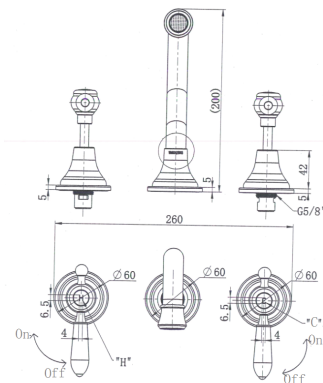

FAUCET

Matte Black Bordeaux Wall Spa Set

Cod. **DA-BOR007**
Wall Spa Set, Electroplated Chrome

Cod. **DA-BOR007BK**
Wall Spa Set, Electroplated Matte Black

Cod. **DA-BOR007BM**
Wall Spa Set, PVD Brushed Bronze

Cod. **DA-BOR007BN**
Wall Spa Set, PVD Brushed Nickel

· TECHNICAL DRAWING ·

· SPECIFICATIONS ·

Model Number	BOR007BK
Range	Bordeaux
Type	Wall Spa Set
Features	35mm Cartridge
Flow Rate L / Min	N/A
WELS Registration Number	N/A
Water Rating	N/A
Colour	Electroplated Matte Black
	15 Year Cartridge Replacement
Warranty	10 Year Product Replacement
	1 Year Labour & Parts