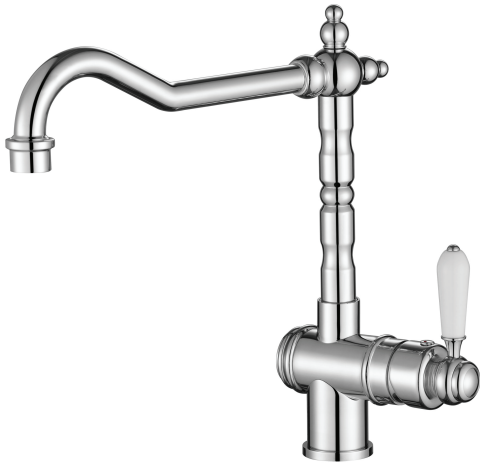

FAUCET

Chrome Bordeaux Kitchen Mixer

Cod. **DA-BOR004BM**
Kitchen Mixer, PVD Brushed Bronze

Cod. **DA-BOR004BN**
Kitchen Mixer, PVD Brushed Nickel

Cod. **DA-BOR004**
Kitchen Mixer, Electroplated Chrome

Cod. **DA-BOR004BK**
Kitchen Mixer, Electroplated Matte Black

· TECHNICAL DRAWING ·

· SPECIFICATIONS ·

Model Number	BOR004
Range	Bordeaux
Type	Kitchen Mixer
Features	35mm Cartridge
Flow Rate L / Min	6.0
WELS Registration Number	T36257
Water Rating	5
Colour	Electroplated Chrome
	15 Year Cartridge Replacement
Warranty	10 Year Product Replacement
	1 Year Labour & Parts