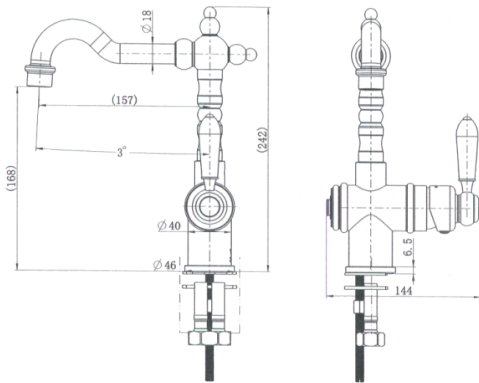

· TECHNICAL DRAWING ·

· SPECIFICATIONS ·

Model Number	BOR004
Range	Bordeaux
Type	Kitchen Mixer
Features	35mm Cartridge
Flow Rate L / Min	6.0
WELS Registration Number	T36257
Water Rating	5
Colour	Electroplated Chrome
	15 Year Cartridge Replacement
Warranty	10 Year Product Replacement
	1 Year Labour & Parts