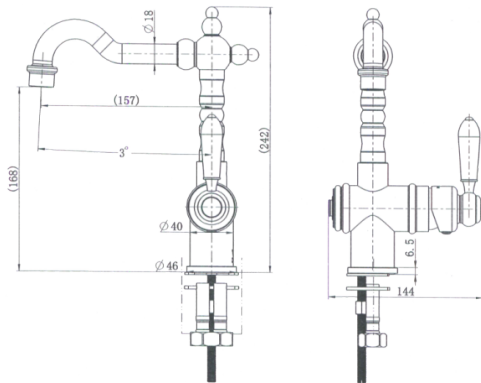

### · TECHNICAL DRAWING ·

### · SPECIFICATIONS ·

Model Number	BOR004BM
Range	Bordeaux
Type	Kitchen Mixer
Features	35mm Cartridge
Flow Rate L / Min	6.0
WELS Registration Number	T36257 (V)
Water Rating	5
Colour	PVD Brushed Bronze
	15 Year Cartridge Replacement
Warranty	10 Year Product Replacement
	1 Year Labour & Parts