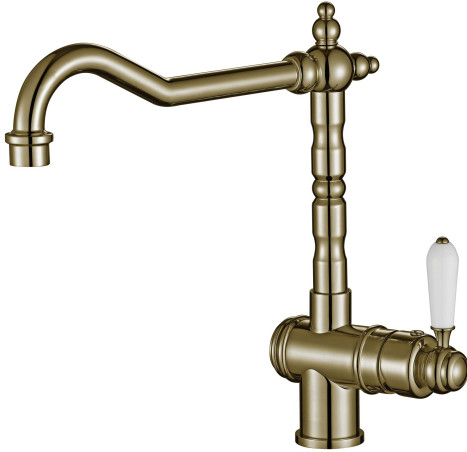

## Brushed Bronze Bordeaux Kitchen Mixer

Cod. **DA-BOR004BM**  
Kitchen Mixer, PVD Brushed Bronze

Cod. **DA-BOR004BN**  
Kitchen Mixer, PVD Brushed Nickel

Cod. **DA-BOR004**  
Kitchen Mixer, Electroplated Chrome

Cod. **DA-BOR004BK**  
Kitchen Mixer, Electroplated Matte Black

### · SPECIFICATIONS ·

Model Number	BOR004BM
Range	Bordeaux
Type	Kitchen Mixer
Features	35mm Cartridge
Flow Rate L / Min	6.0
WELS Registration Number	T36257 (V)
Water Rating	5
Colour	PVD Brushed Bronze
	15 Year Cartridge Replacement
Warranty	10 Year Product Replacement
	1 Year Labour & Parts