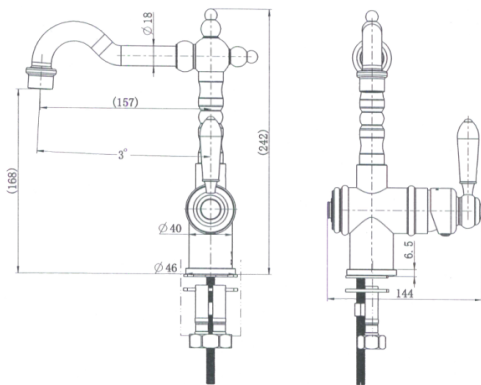

Cod. **DA-BOR004BK**
Kitchen Mixer, Electroplated Matte Black

· TECHNICAL DRAWING ·

· SPECIFICATIONS ·

Model Number	BOR004BK
Range	Bordeaux
Type	Kitchen Mixer
Features	35mm Cartridge
Flow Rate L / Min	6.0
WELS Registration Number	T36257 (V)
Water Rating	5
Colour	Electroplated Matte Black
	15 Year Cartridge Replacement
Warranty	10 Year Product Replacement
	1 Year Labour & Parts