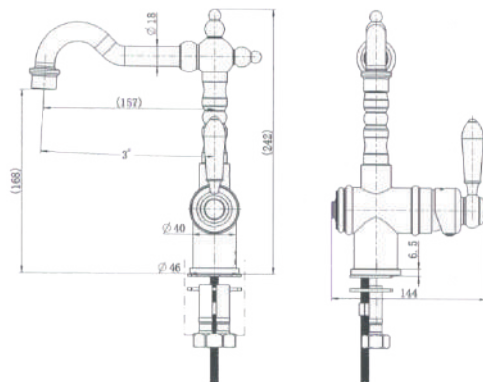

### Chrome Bordeaux High Rise Basin Mixer

Cod. **DA-BOR002BM**  
High Rise Basin Mixer, PVD Brushed Bronze

Cod. **DA-BOR002BN**  
High Rise Basin Mixer, PVD Brushed Nickel

Cod. **DA-BOR002**  
High Rise Basin Mixer, Electroplated Chrome

#### · TECHNICAL DRAWING ·

#### · SPECIFICATIONS ·

Model Number	BOR002
Range	Bordeaux
Type	High Rise Basin Mixer
Features	35mm Cartridge
Flow Rate L / Min	6.0
WELS Registration Number	T36019
Water Rating	5
Colour	Electroplated Chrome
	15 Year Cartridge Replacement
Warranty	10 Year Product Replacement
	1 Year Labour & Parts