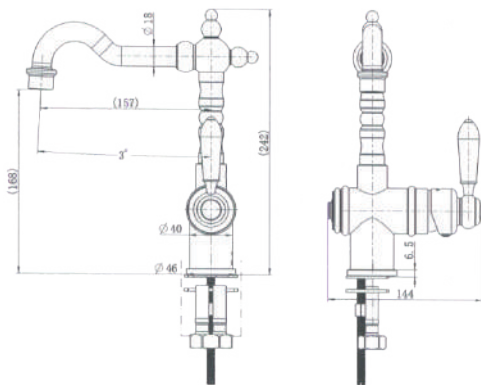

FAUCET

Brushed Bronze Bordeaux High Rise Basin Mixer

Cod. **DA-BOR002BM**
High Rise Basin Mixer, PVD Brushed Bronze

Cod. **DA-BOR002BN**
High Rise Basin Mixer, PVD Brushed Nickel

Cod. **DA-BOR002**
High Rise Basin Mixer, Electroplated Chrome

Cod. **DA-BOR002BK**
High Rise Basin Mixer, Electroplated Matte Black

· TECHNICAL DRAWING ·

· SPECIFICATIONS ·

Model Number	BOR002BM
Range	Bordeaux
Type	High Rise Basin Mixer
Features	35mm Cartridge
Flow Rate L / Min	6.0
WELS Registration Number	T36019(V)
Water Rating	5
Colour	PVD Brushed Bronze 15 Year Cartridge Replacement
Warranty	10 Year Product Replacement 1 Year Labour & Parts