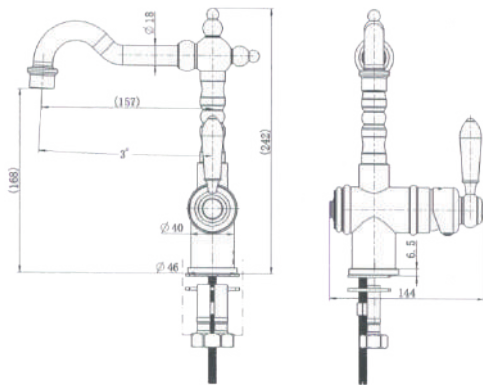

#### · TECHNICAL DRAWING ·

#### · SPECIFICATIONS ·

<b>Model Number</b>	BORD002BK
<b>Range</b>	Bordeaux
<b>Type</b>	High Rise Basin Mixer
<b>Features</b>	35mm Cartridge
<b>Flow Rate L / Min</b>	6.0
<b>WELS Registration Number</b>	T36019(V)
<b>Water Rating</b>	9
<b>Colour</b>	Electroplated Matte Black
<b>Warranty</b>	15 Year Cartridge Replacement
	10 Year Product Replacement 1 Year Labour & Parts