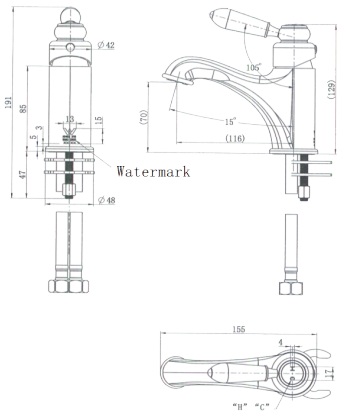

FAUCET

Chrome Bordeaux Basin Mixer

Cod. **DA-BOR001**
Basin Mixer, Electroplated Chrome

Cod. **DA-BOR001BK**
Basin Mixer, Electroplated Matte Black

Cod. **DA-BOR001BN**
Basin Mixer, PVD Brushed Nickel

Cod. **DA-BOR001BM**
Basin Mixer, PVD Brushed Bronze

· TECHNICAL DRAWING ·

· SPECIFICATIONS ·

Model Number	BOR001
Range	Bordeaux
Type	Basin Mixer
Features	35mm Cartridge
Flow Rate L / Min	5.0
WELS Registration Number	T36256
Water Rating	5
Colour	Electroplated Chrome
Warranty	15 Year Cartridge Replacement
	10 Year Product Replacement
	1 Year Labour & Parts