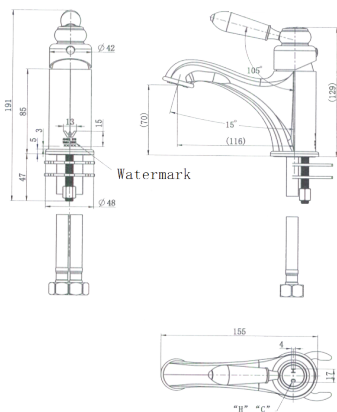

Cod. **DA-BOR001BM**  
Basin Mixer, PVD Brushed Bronze

### · TECHNICAL DRAWING ·

### · SPECIFICATIONS ·

<b>Model Number</b>	BOR001BN
<b>Range</b>	Bordeaux
<b>Type</b>	Basin Mixer
<b>Features</b>	35mm Cartridge
<b>Flow Rate L / Min</b>	5.0
<b>WELS Registration Number</b>	T36256(V)
<b>Water Rating</b>	5
<b>Colour</b>	PVD Brushed Nickel
<b>Warranty</b>	15 Year Cartridge Replacement
	10 Year Product Replacement
	1 Year Labour & Parts