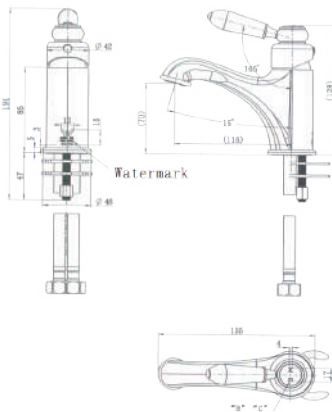

FAUCET

Brushed Bronze Bordeaux Basin Mixer

Cod. **DA-BOR001**
Basin Mixer, Electroplated Chrome

Cod. **DA-BOR001BK**
Basin Mixer, Electroplated Matte Black

Cod. **DA-BOR001BN**
Basin Mixer, PVD Brushed Nickel

Cod. **DA-BOR001BM**
Basin Mixer, PVD Brushed Bronze

· TECHNICAL DRAWING ·

· SPECIFICATIONS ·

Model Number	BOR001BM
Range	Bordeaux
Type	Basin Mixer
Features	35mm Cartridge
Flow Rate L / Min	5.0
WELS Registration Number	T36256(V)
Water Rating	5
Colour	PVD Brushed Bronze
Warranty	15 Year Cartridge Replacement
	10 Year Product Replacement 1 Year Labour & Parts