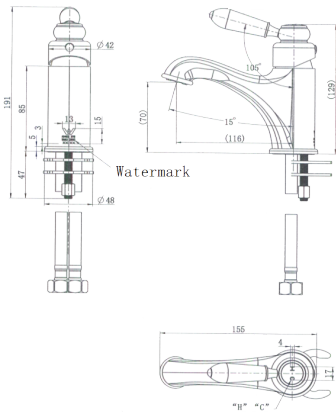

FAUCET

Matte Black Bordeaux Basin Mixer

Cod. **DA-BOR001**
Basin Mixer, Electroplated Chrome

Cod. **DA-BOR001BK**
Basin Mixer, Electroplated Matte Black

Cod. **DA-BOR001BN**
Basin Mixer, PVD Brushed Nickel

Cod. **DA-BOR001BM**
Basin Mixer, PVD Brushed Bronze

· TECHNICAL DRAWING ·

· SPECIFICATIONS ·

Model Number	BOR001BK
Range	Bordeaux
Type	Basin Mixer
Features	35mm Cartridge
Flow Rate L / Min	5.0
WELS Registration Number	T36256(V)
Water Rating	5
Colour	Electroplated Matte Black
Warranty	15 Year Cartridge Replacement
	10 Year Product Replacement 1 Year Labour & Parts