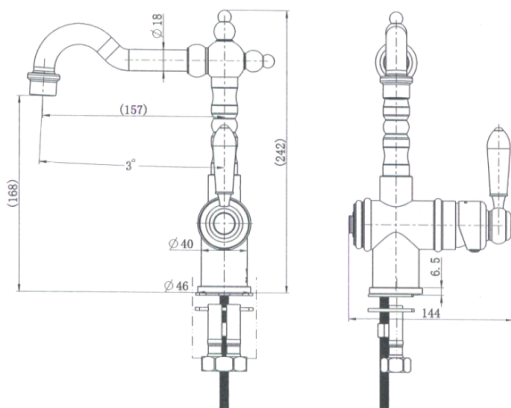

FAUCET

Chrome Bordeaux Basin Set

Cod. **DA-BOR001-1BN**
Basin Set, PVD Brushed Nickel

Cod. **DA-BOR001-1**
Basin Set, Electroplated Chrome

Cod. **DA-BOR001-1BK**
Basin Set, Electroplated Matte Black

Cod. **DA-BOR001-1BM**
Basin Set, PVD Brushed Bronze

· TECHNICAL DRAWING ·

· SPECIFICATIONS ·

Model Number	BOR001-1
Range	Bordeaux
Type	Basin Set
Features	35mm Cartridge & Quarter Turn
Flow Rate L / Min	6.0
WELS Registration Number	T35481
Water Rating	5
Colour	Electroplated Chrome
Warranty	15 Year Cartridge Replacement
	10 Year Product Replacement
	1 Year Labour & Parts