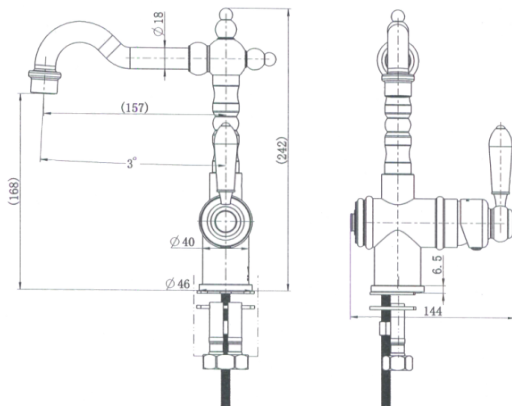

FAUCET

Brushed Nickel Bordeaux Basin Set

Cod. **DA-BOR001-1BN**
Basin Set, PVD Brushed Nickel

Cod. **DA-BOR001-1**
Basin Set, Electroplated Chrome

Cod. **DA-BOR001-1BK**
Basin Set, Electroplated Matte Black

Cod. **DA-BOR001-1BM**
Basin Set, PVD Brushed Bronze

· TECHNICAL DRAWING ·

· SPECIFICATIONS ·

Model Number	BOR001-1BN
Range	Bordeaux
Type	Basin Set
Features	35mm Cartridge & Quarter Turn
Flow Rate L / Min	6.0
WELS Registration Number	T35481(V)
Water Rating	5
Colour	PVD Brushed Nickel
	15 Year Cartridge Replacement
Warranty	10 Year Product Replacement
	1 Year Labour & Parts