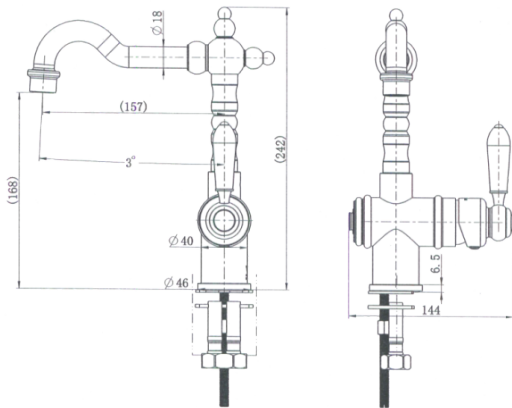

FAUCET

Brushed Bronze Bordeaux Basin Set

Cod. **DA-BOR001-1BN**
Basin Set, PVD Brushed Nickel

Cod. **DA-BOR001-1**
Basin Set, Electroplated Chrome

Cod. **DA-BOR001-1BK**
Basin Set, Electroplated Matte Black

Cod. **DA-BOR001-1BM**
Basin Set, PVD Brushed Bronze

· TECHNICAL DRAWING ·

· SPECIFICATIONS ·

Model Number	BOR001-1BM
Range	Bordeaux
Type	Basin Set
Features	35mm Cartridge & Quarter Turn
Flow Rate L / Min	6.0
WELS Registration Number	T35481(V)
Water Rating	5 Star
Colour	PVD Brushed Bronze
Warranty	15 Year Cartridge Replacement
	10 Year Product Replacement
	1 Year Labour & Parts