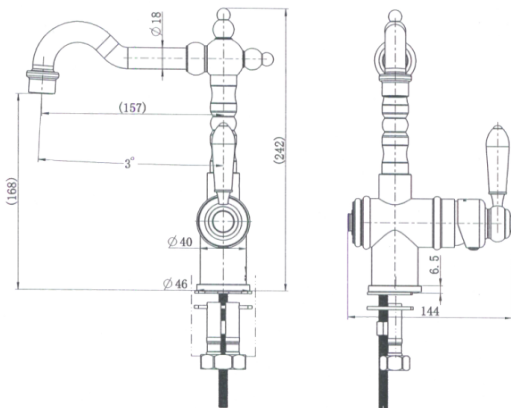

FAUCET

Matte Black Bordeaux Basin Set

Cod. **DA-BOR001-1BN**
Basin Set, PVD Brushed Nickel

Cod. **DA-BOR001-1**
Basin Set, Electroplated Chrome

Cod. **DA-BOR001-1BK**
Basin Set, Electroplated Matte Black

Cod. **DA-BOR001-1BM**
Basin Set, PVD Brushed Bronze

· TECHNICAL DRAWING ·

· SPECIFICATIONS ·

Model Number	BOR001-1BK
Range	Bordeaux
Type	Basin Set
Features	35mm Cartridge & Quarter Turn
Flow Rate L / Min	6.0
WELS Registration Number	T35481(V)
Water Rating	5
Colour	Electroplated Matte Black
Warranty	15 Year Cartridge Replacement
	10 Year Product Replacement
	1 Year Labour & Parts