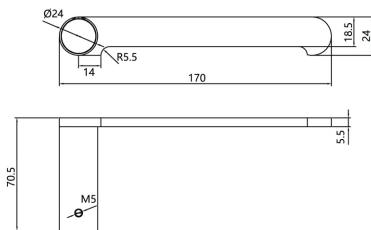

ESPERIA

Brushed Nickel Toilet Roll Holder

Cod. **DA-AR58.01**
22 × 5 × 5 cm, Chrome

Cod. **DA-AR58.02**
22 × 5 × 5 cm, Black

Cod. **DA-AR58.04**
22 × 5 × 5 cm, Brushed Yellow Gold

Cod. **DA-AR58.05**
22 × 5 × 5 cm, Brushed Nickel

· TECHNICAL DRAWING ·

· SPECIFICATIONS ·

Material: Durable 304 Stainless Steel