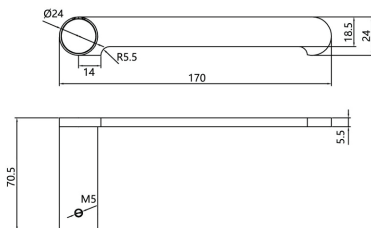

ESPERIA

Brushed Yellow Gold Toilet Roll Holder

Cod. **DA-AR58.01**
22 × 5 × 5 cm, Chrome

Cod. **DA-AR58.02**
22 × 5 × 5 cm, Black

Cod. **DA-AR58.04**
22 × 5 × 5 cm, Brushed Yellow Gold

Cod. **DA-AR58.05**
22 × 5 × 5 cm, Brushed Nickel

· TECHNICAL DRAWING ·

· SPECIFICATIONS ·

Material: Durable 304 Stainless Steel