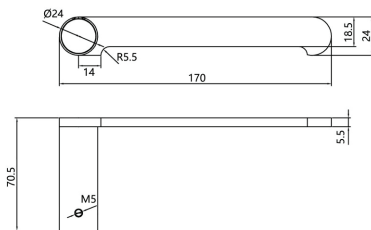

ESPERIA

Black & Chrome Round Hand Towel Rail

Cod. **DA-AR58.03**
300mm, Matte Black & Chrome

· TECHNICAL DRAWING ·

· SPECIFICATIONS ·

Material: Durable 304 Stainless Steel

For detailed information, please see our website www.dellarte.us