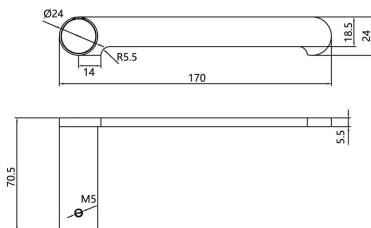

### Matte Black Toilet Roll Holder

Cod. **DA-AR58.01**  
22 × 5 × 5 cm, Chrome

Cod. **DA-AR58.02**  
22 × 5 × 5 cm, Black

Cod. **DA-AR58.04**  
22 × 5 × 5 cm, Brushed Yellow Gold

Cod. **DA-AR58.05**  
22 × 5 × 5 cm, Brushed Nickel

#### · TECHNICAL DRAWING ·