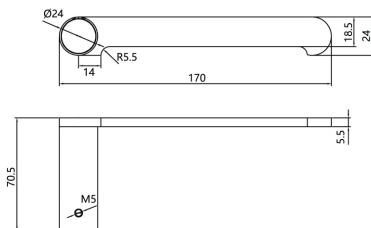

## Chrome Toilet Roll Holder

Cod. **DA-AR58.01**  
22 × 5 × 5 cm, Chrome

Cod. **DA-AR58.02**  
22 × 5 × 5 cm, Black

Cod. **DA-AR58.04**  
22 × 5 × 5 cm, Brushed Yellow Gold

Cod. **DA-AR58.05**  
22 × 5 × 5 cm, Brushed Nickel

### · TECHNICAL DRAWING ·