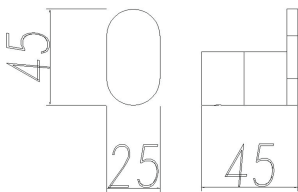

ESPERIA

Gun Metal Grey Round Robe Hook

Cod. **DA-AR57.01**
8 × 8 × 6.5 cm, Chrome

Cod. **DA-AR57.02**
8 × 8 × 6.5 cm, Black

Cod. **DA-AR57.03**
8 × 8 × 6.5 cm, Black & Chrome

Cod. **DA-AR57.04**
8 × 8 × 6.5 cm, Brushed Yellow Gold

Cod. **DA-AR57.05**
8 × 8 × 6.5 cm, Brushed Nickel

Cod. **DA-AR57.06**
8 × 8 × 6.5 cm, Gun Metal Grey

· TECHNICAL DRAWING ·

· SPECIFICATIONS ·

Material: Durable 304 Stainless Steel, advanced rust proofing, aesthetic and well-designed