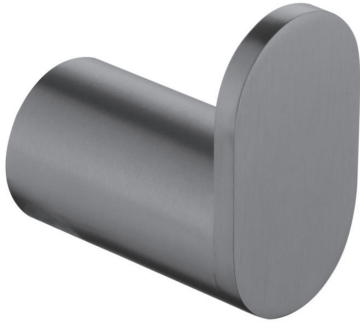

ESPERIA

Gun Metal Grey Round Robe Hook

Cod. **DA-AR57.01**
8 × 8 × 6.5 cm, Chrome

Cod. **DA-AR57.02**
8 × 8 × 6.5 cm, Black

Cod. **DA-AR57.03**
8 × 8 × 6.5 cm, Black & Chrome

Cod. **DA-AR57.04**
8 × 8 × 6.5 cm, Brushed Yellow Gold

Cod. **DA-AR57.05**
8 × 8 × 6.5 cm, Brushed Nickel

Cod. **DA-AR57.06**
8 × 8 × 6.5 cm, Gun Metal Grey

· TECHNICAL DRAWING ·

· SPECIFICATIONS ·

Material: Durable 304 Stainless Steel, advanced rust proofing, aesthetic and well-designed