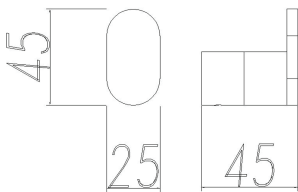

ESPERIA

Brushed Nickel Round Robe Hook

Cod. **DA-AR57.01**
8 × 8 × 6.5 cm, Chrome

Cod. **DA-AR57.02**
8 × 8 × 6.5 cm, Black

Cod. **DA-AR57.03**
8 × 8 × 6.5 cm, Black & Chrome

Cod. **DA-AR57.04**
8 × 8 × 6.5 cm, Brushed Yellow Gold

Cod. **DA-AR57.05**
8 × 8 × 6.5 cm, Brushed Nickel

Cod. **DA-AR57.06**
8 × 8 × 6.5 cm, Gun Metal Grey

· TECHNICAL DRAWING ·

· SPECIFICATIONS ·

Material: Durable 304 Stainless Steel, advanced rust proofing, aesthetic and well-designed