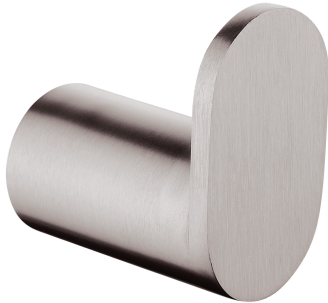

ESPERIA

Brushed Nickel Round Robe Hook

Cod. **DA-AR57.01**
8 × 8 × 6.5 cm, Chrome

Cod. **DA-AR57.02**
8 × 8 × 6.5 cm, Black

Cod. **DA-AR57.03**
8 × 8 × 6.5 cm, Black & Chrome

Cod. **DA-AR57.04**
8 × 8 × 6.5 cm, Brushed Yellow Gold

Cod. **DA-AR57.05**
8 × 8 × 6.5 cm, Brushed Nickel

Cod. **DA-AR57.06**
8 × 8 × 6.5 cm, Gun Metal Grey

· TECHNICAL DRAWING ·

· SPECIFICATIONS ·

Material: Durable 304 Stainless Steel, advanced rust proofing, aesthetic and well-designed