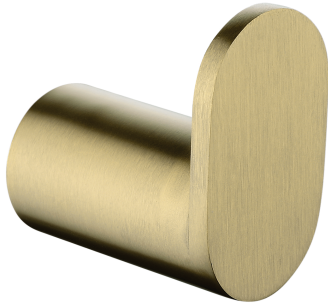

ESPERIA

Brushed Yellow Gold Round Robe Hook

Cod. **DA-AR57.01**
8 × 8 × 6.5 cm, Chrome

Cod. **DA-AR57.02**
8 × 8 × 6.5 cm, Black

Cod. **DA-AR57.03**
8 × 8 × 6.5 cm, Black & Chrome

Cod. **DA-AR57.04**
8 × 8 × 6.5 cm, Brushed Yellow Gold

Cod. **DA-AR57.05**
8 × 8 × 6.5 cm, Brushed Nickel

Cod. **DA-AR57.06**
8 × 8 × 6.5 cm, Gun Metal Grey

· TECHNICAL DRAWING ·

· SPECIFICATIONS ·

Material: Durable 304 Stainless Steel, advanced rust proofing, aesthetic and well-designed