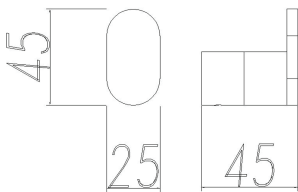

ESPERIA

Brushed Yellow Gold Round Robe Hook

Cod. **DA-AR57.01**
8 × 8 × 6.5 cm, Chrome

Cod. **DA-AR57.02**
8 × 8 × 6.5 cm, Black

Cod. **DA-AR57.03**
8 × 8 × 6.5 cm, Black & Chrome

Cod. **DA-AR57.04**
8 × 8 × 6.5 cm, Brushed Yellow Gold

Cod. **DA-AR57.05**
8 × 8 × 6.5 cm, Brushed Nickel

Cod. **DA-AR57.06**
8 × 8 × 6.5 cm, Gun Metal Grey

· TECHNICAL DRAWING ·

· SPECIFICATIONS ·

Material: Durable 304 Stainless Steel, advanced rust proofing, aesthetic and well-designed