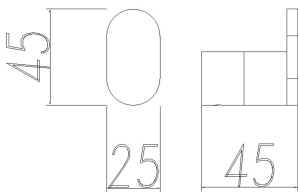

ESPERIA

Black & Chrome Round Robe Hook

Cod. **DA-AR57.01**
8 × 8 × 6.5 cm, Chrome

Cod. **DA-AR57.02**
8 × 8 × 6.5 cm, Black

Cod. **DA-AR57.03**
8 × 8 × 6.5 cm, Black & Chrome

Cod. **DA-AR57.04**
8 × 8 × 6.5 cm, Brushed Yellow Gold

Cod. **DA-AR57.05**
8 × 8 × 6.5 cm, Brushed Nickel

Cod. **DA-AR57.06**
8 × 8 × 6.5 cm, Gun Metal Grey

· TECHNICAL DRAWING ·

· SPECIFICATIONS ·

Material: Durable 304 Stainless Steel, advanced rust proofing, aesthetic and well-designed