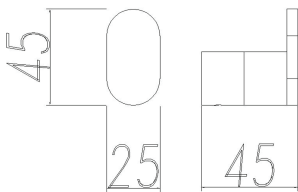

ESPERIA

Matte Black Round Robe Hook

Cod. **DA-AR57.01**
8 × 8 × 6.5 cm, Chrome

Cod. **DA-AR57.02**
8 × 8 × 6.5 cm, Black

Cod. **DA-AR57.03**
8 × 8 × 6.5 cm, Black & Chrome

Cod. **DA-AR57.04**
8 × 8 × 6.5 cm, Brushed Yellow Gold

Cod. **DA-AR57.05**
8 × 8 × 6.5 cm, Brushed Nickel

Cod. **DA-AR57.06**
8 × 8 × 6.5 cm, Gun Metal Grey

· TECHNICAL DRAWING ·

· SPECIFICATIONS ·

Material: Durable 304 Stainless Steel, advanced rust proofing, aesthetic and well-designed