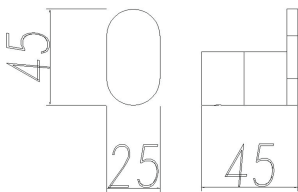

ESPERIA

Chrome Round Robe Hook

Cod. **DA-AR57.01**
8 × 8 × 6.5 cm, Chrome

Cod. **DA-AR57.02**
8 × 8 × 6.5 cm, Black

Cod. **DA-AR57.03**
8 × 8 × 6.5 cm, Black & Chrome

Cod. **DA-AR57.04**
8 × 8 × 6.5 cm, Brushed Yellow Gold

Cod. **DA-AR57.05**
8 × 8 × 6.5 cm, Brushed Nickel

Cod. **DA-AR57.06**
8 × 8 × 6.5 cm, Gun Metal Grey

· TECHNICAL DRAWING ·

· SPECIFICATIONS ·

Material: Durable 304 Stainless Steel, advanced rust proofing, aesthetic and well-designed