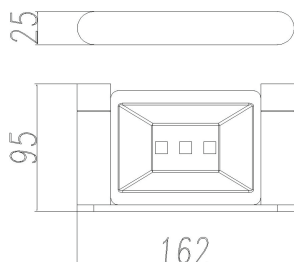

ESPERIA

Brushed Yellow Gold Soap Dish Holder

Cod. **DA-AR56.01**
17 × 13 × 9 cm, Chrome

Cod. **DA-AR56.02**
17 × 13 × 9 cm, Black

Cod. **DA-AR56.03**
17 × 13 × 9 cm, Black & Chrome

Cod. **DA-AR56.04**
17 × 13 × 9 cm, Brushed Yellow Gold

Cod. **DA-AR56.05**
17 × 13 × 9 cm, Brushed Nickel

Cod. **DA-AR56.06**
17 × 13 × 9 cm, Gun Metal Grey

· TECHNICAL DRAWING ·

· SPECIFICATIONS ·

Material: Durable 304 Stainless Steel, advanced rust proofing, aesthetic and well-designed