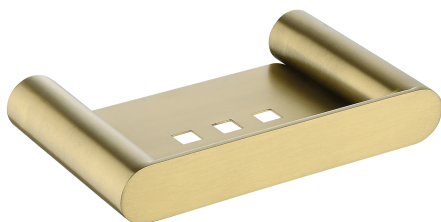

ESPERIA

Brushed Yellow Gold Soap Dish Holder

Cod. **DA-AR56.01**
17 × 13 × 9 cm, Chrome

Cod. **DA-AR56.02**
17 × 13 × 9 cm, Black

Cod. **DA-AR56.03**
17 × 13 × 9 cm, Black & Chrome

Cod. **DA-AR56.04**
17 × 13 × 9 cm, Brushed Yellow Gold

Cod. **DA-AR56.05**
17 × 13 × 9 cm, Brushed Nickel

Cod. **DA-AR56.06**
17 × 13 × 9 cm, Gun Metal Grey

· TECHNICAL DRAWING ·

· SPECIFICATIONS ·

Material: Durable 304 Stainless Steel, advanced rust proofing, aesthetic and well-designed