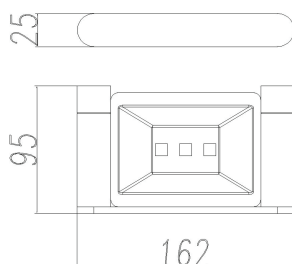

ESPERIA

Matte Black & Chrome Soap Dish Holder

Cod. **DA-AR56.01**
17 × 13 × 9 cm, Chrome

Cod. **DA-AR56.02**
17 × 13 × 9 cm, Black

Cod. **DA-AR56.03**
17 × 13 × 9 cm, Black & Chrome

Cod. **DA-AR56.04**
17 × 13 × 9 cm, Brushed Yellow Gold

Cod. **DA-AR56.05**
17 × 13 × 9 cm, Brushed Nickel

Cod. **DA-AR56.06**
17 × 13 × 9 cm, Gun Metal Grey

· TECHNICAL DRAWING ·

· SPECIFICATIONS ·

Material: Durable 304 Stainless Steel, advanced rust proofing, aesthetic and well-designed