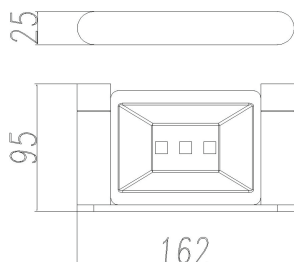

ESPERIA

Matte Black Soap Dish Holder

Cod. **DA-AR56.01**
17 × 13 × 9 cm, Chrome

Cod. **DA-AR56.02**
17 × 13 × 9 cm, Black

Cod. **DA-AR56.03**
17 × 13 × 9 cm, Black & Chrome

Cod. **DA-AR56.04**
17 × 13 × 9 cm, Brushed Yellow Gold

Cod. **DA-AR56.05**
17 × 13 × 9 cm, Brushed Nickel

Cod. **DA-AR56.06**
17 × 13 × 9 cm, Gun Metal Grey

· TECHNICAL DRAWING ·

· SPECIFICATIONS ·

Material: Durable 304 Stainless Steel, advanced rust proofing, aesthetic and well-designed