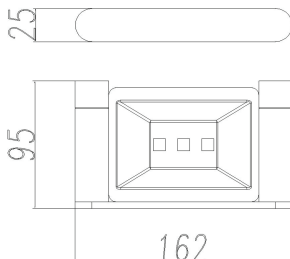

ESPERIA

Chrome Soap Dish Holder

Cod. **DA-AR56.01**
17 × 13 × 9 cm, Chrome

Cod. **DA-AR56.02**
17 × 13 × 9 cm, Black

Cod. **DA-AR56.03**
17 × 13 × 9 cm, Black & Chrome

Cod. **DA-AR56.04**
17 × 13 × 9 cm, Brushed Yellow Gold

Cod. **DA-AR56.05**
17 × 13 × 9 cm, Brushed Nickel

Cod. **DA-AR56.06**
17 × 13 × 9 cm, Gun Metal Grey

· TECHNICAL DRAWING ·

· SPECIFICATIONS ·

Material: Durable 304 Stainless Steel, advanced rust proofing, aesthetic and well-designed