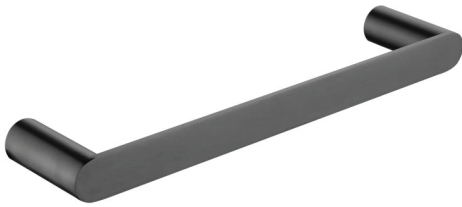

ESPERIA

Gun Metal Grey Towel Ring

Cod. **DA-AR53.01**
300 mm, Chrome

Cod. **DA-AR53.02**
300 mm, Black

Cod. **DA-AR53.04**
300 mm, Black

Cod. **DA-AR53.05**
300 mm, Brushed Nickel

Cod. **DA-AR53.06**
300 mm, Gun Metal Grey

· TECHNICAL DRAWING ·

· SPECIFICATIONS ·

Material: Durable 304 Stainless Steel
Advanced rust proofing, aesthetic and well-designed

For detailed information, please see our website www.dellarte.us

Legal disclaimer: The details provided by this technical file have an informational purpose, thus no contractual value. To obtain further information about the materials and the installation, please contact one of our sales advisors. DELL'ARTE Pty Ltd. reserves the right to modify or delete any information regarding its products. Weights, measurements and colours may be subject to small variations.