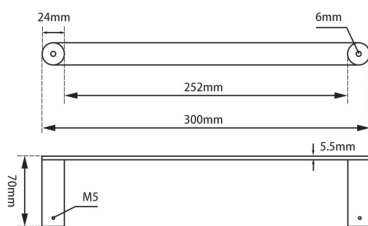

ESPERIA

Brushed Nickel Towel Ring

Cod. **DA-AR53.01**
300 mm, Chrome

Cod. **DA-AR53.02**
300 mm, Black

Cod. **DA-AR53.04**
300 mm, Black

Cod. **DA-AR53.05**
300 mm, Brushed Nickel

Cod. **DA-AR53.06**
300 mm, Gun Metal Grey

· TECHNICAL DRAWING ·

· SPECIFICATIONS ·

Material: Durable 304 Stainless Steel
Advanced rust proofing, aesthetic and well-designed

For detailed information, please see our website www.dellarte.us

Legal disclaimer: The details provided by this technical file have an informational purpose, thus no contractual value. To obtain further information about the materials and the installation, please contact one of our sales advisors. DELL'ARTE Pty Ltd. reserves the right to modify or delete any information regarding its products. Weights, measurements and colours may be subject to small variations.